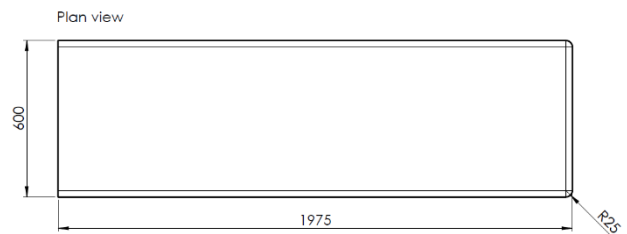

Product: 2000 End (-25mm length)

Description:

Modular End unit bench unit for the Bamburgh range, designed to be used in an arrangement.
Precast concrete.

Colour: Available in standard colours

White: WH03, WH06
Light Grey: LG01, LG02, LG05
Dark Grey: BL02
Black: BL03
Buff: YL01
Other colours available on request

Finish:

Concrete: Light Acid Etched
Timber: N/A
Other finishes available on request

Fixing: Surface Fixed

Unit should be placed on finished surface, using appropriate lifting equipment, no additional fixing required.

Packing:

Banded & protected on a pallet.
Unit to be removed from the pallet before installation.

Standard Shipping:

Dedicated delivery or pallet service available by request

Technical Details:

Length: 1975mm
Depth: 600mm
Height: 450mm
Weight: 1250Kg