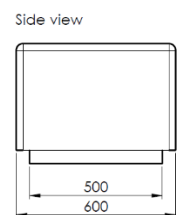

Product: 2000 End (-25mm length)

Description:

Modular End unit bench unit for the Bamburgh range, designed to be used in an arrangement.
Precast concrete.

Colour: Available in standard colours

White: WH03, WH06
Light Grey: LG01, LG02, LG05
Dark Grey: BL02
Black: BL03
Buff: YL01
Other colours available on request

Packing:

Banded & protected on a pallet.
Unit to be removed from the pallet before installation.

Standard Shipping:

Dedicated delivery or pallet service available by request

Technical Details:

Length: 1975mm
Depth: 600mm
Height: 450mm
Weight: 1250Kg