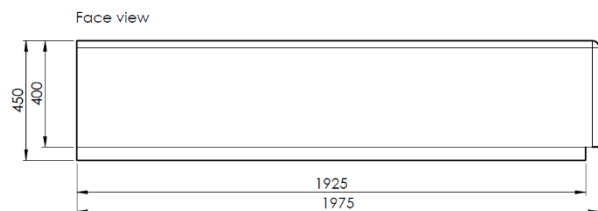

Product: 2000 End (-25mm length)

Description:

Modular End unit bench unit for the Bamburgh range, designed to be used in an arrangement.
Precast concrete.

Colour: Available in standard colours

White: WH03, WH06
Light Grey: LG01, LG02, LG05
Dark Grey: BL02
Black: BL03
Buff: YL01
Other colours available on request

Finish:

Concrete: Light Acid Etched
Timber: N/A
Other finishes available on request

Fixing: Surface Fixed

Unit should be placed on finished surface, using appropriate lifting equipment, no additional fixing required.

Packing:

Banded & protected on a pallet.
Unit to be removed from the pallet before installation.

Standard Shipping:

Dedicated delivery or pallet service available by request

Technical Details:

Length: 1975mm
Depth: 600mm
Height: 450mm
Weight: 1250Kg