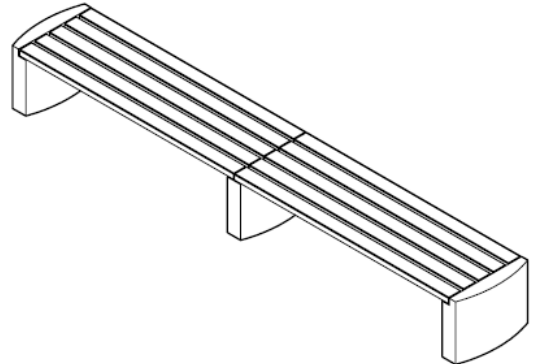

Product: Duo Bench

Description:

Duo bench for the Simple range with stainless steel straps securing oiled Iroko timber, designed to be used as a standalone.
Precast concrete.

Colour: Available in standard colours

- White: WH03, WH06
- Light Grey: LG01, LG02, LG05
- Dark Grey: BL02
- Black: BL03
- Buff: YL01
- Other colours available on request

Finish:

- Concrete: Light Acid Etched
- Timber: Coated with Danish oil
- Other finishes available on request

Fixing: Surface Fixed

Unit should be placed on finished surface, using appropriate lifting equipment, supplied with a fixing kit to allow fixing down.

Packing:

Banded & protected on a pallet.
Unit supplied as a kit of parts 2 x Ends, 1 x Mid, 2 x timber tops inc. associated fixings

Standard Shipping:

Dedicated delivery or pallet service available by request

Technical Details:

- Length: 3560mm
- Depth: 600mm
- Height: 450mm
- Weight: 510Kg