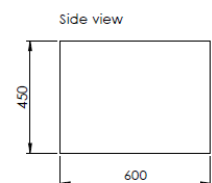

Standard Shipping:

Dedicated delivery or pallet service available by request

Technical Details:

- Length: 3560mm
- Depth: 600mm
- Height: 450mm
- Weight: 510Kg