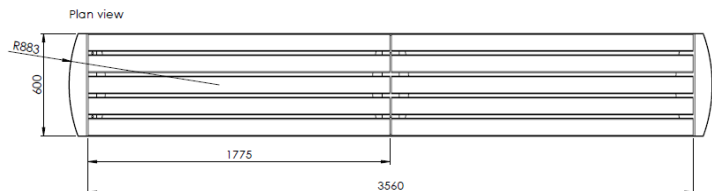

Fixing: Surface Fixed

Unit should be placed on finished surface, using appropriate lifting equipment, supplied with a fixing kit to allow fixing down.

Packing:

Banded & protected on a pallet.
Unit supplied as a kit of parts 2 x Ends, 1 x Mid, 2 x timber tops inc. associated fixings

Standard Shipping:

Dedicated delivery or pallet service available by request

Technical Details:

- Length: 3560mm
- Depth: 600mm
- Height: 450mm
- Weight: 510Kg