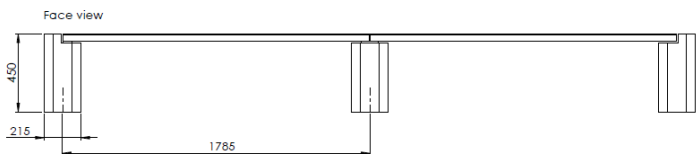

Fixing: Surface Fixed

Unit should be placed on finished surface, using appropriate lifting equipment, supplied with a fixing kit to allow fixing down.

Packing:

Banded & protected on a pallet.
Unit supplied as a kit of parts 2 x Ends, 1 x Mid, 2 x timber tops inc. associated fixings

Standard Shipping:

Dedicated delivery or pallet service available by request

Technical Details:

- Length: 3560mm
- Depth: 600mm
- Height: 450mm
- Weight: 510Kg