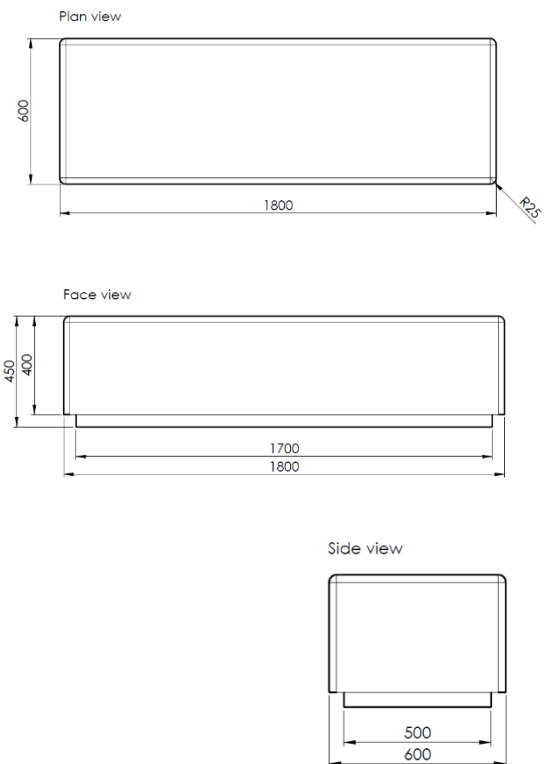

Product: 1800 Solo

Description:

Modular Mid unit bench unit for the Bamburgh range, designed to be used in an arrangement or as a standalone unit. Precast concrete.

Colour: Available in standard colours

- White: WH03, WH06
- Light Grey: LG01, LG02, LG05
- Dark Grey: BL02
- Black: BL03
- Buff: YL01
- Other colours available on request

Finish:

- Concrete: Light Acid Etched
- Timber: N/A
- Other finishes available on request

Fixing: Surface Fixed

Unit should be placed on finished surface, using appropriate lifting equipment, no additional fixing required.

Packing:

Banded & protected on a pallet.
Unit to be removed from the pallet before installation.

Standard Shipping:

Dedicated delivery or pallet service available by request

Technical Details:

- Length: 1800mm
- Depth: 600mm
- Height: 450mm
- Weight: 1135Kg