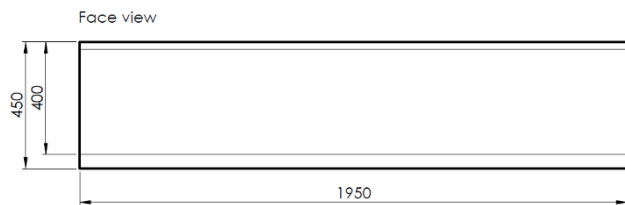

Product: 2000 Mid (-50mm length)

Description:

Modular Mid unit bench unit for the Bamburgh range, designed to be used in an arrangement.
Precast concrete.

Colour: Available in standard colours

- White: WH03, WH06
- Light Grey: LG01, LG02, LG05
- Dark Grey: BL02
- Black: BL03
- Buff: YL01
- Other colours available on request

Finish:

- Concrete: Light Acid Etched
- Timber: N/A
- Other finishes available on request

Fixing: Surface Fixed

Unit should be placed on finished surface, using appropriate lifting equipment, no additional fixing required.

Packing:

Wrapped, banded & protected on a pallet.
Unit to be removed from the pallet before installation.

Standard Shipping:

Dedicated delivery or pallet service available by request

Technical Details:

- Length: 1950mm
- Depth: 600mm
- Height: 450mm
- Weight: 1240Kg