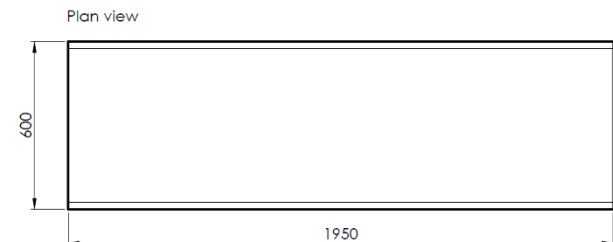

Product: 2000 Mid (-50mm length)

Description:

Modular Mid unit bench unit for the Bamburgh range, designed to be used in an arrangement.
Precast concrete.

Colour: Available in standard colours

- White: WH03, WH06
- Light Grey: LG01, LG02, LG05
- Dark Grey: BL02
- Black: BL03
- Buff: YL01
- Other colours available on request

Finish:

- Concrete: Light Acid Etched
- Timber: N/A
- Other finishes available on request

Fixing: Surface Fixed

Unit should be placed on finished surface, using appropriate lifting equipment, no additional fixing required.

Packing:

Wrapped, banded & protected on a pallet.
Unit to be removed from the pallet before installation.

Standard Shipping:

Dedicated delivery or pallet service available by request

Technical Details:

- Length: 1950mm
- Depth: 600mm
- Height: 450mm
- Weight: 1240Kg