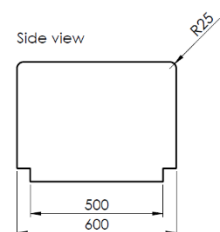

Product: 2000 Mid (-50mm length)

Description:

Modular Mid unit bench unit for the Bamburgh range, designed to be used in an arrangement.
Precast concrete.

Colour: Available in standard colours

- White: WH03, WH06
- Light Grey: LG01, LG02, LG05
- Dark Grey: BL02
- Black: BL03
- Buff: YL01
- Other colours available on request

Packing:

Wrapped, banded & protected on a pallet.
Unit to be removed from the pallet before installation.

Standard Shipping:

Dedicated delivery or pallet service available by request

Technical Details:

- Length: 1950mm
- Depth: 600mm
- Height: 450mm
- Weight: 1240Kg